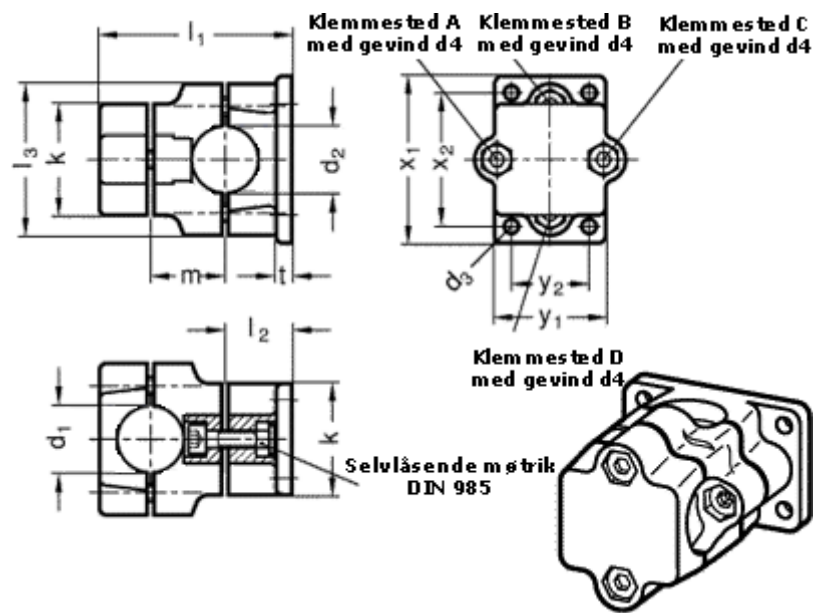

Article number: 20141B42B422BL

Description: E+G two-way connecting clamp
GN141-B42-B42-2-BL

Measures

Adjustable clamp lever = GN 911-M10-63 have to be ordred separately

d1	= 42
d2	= 42
d3	= 11
d4	= M10
k	= 76
l1	= 136
l2	= 46

l3	= 98
m	= 55
t	= 14
x1	= 115
x2	= 90
y1	= 76
y2	= 50